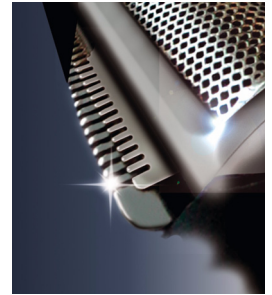

Philips Bodygroom
Replacement shaving foil
head

BG2000

Perfect trim and shave

Change foil every 12 months for best results

Replacement shaving foil head for Philips Bodygroom range BG2020 to BG2030.

Best performance that feels great

- Integrated trim and shave head for a close shave in one stroke
- Safe and less irritation for most comfortable body grooming
- Trim and shave all body zones

PHILIPS

NORELCO

sense and simplicity

Specifications

Maintenance

- Durability: Self-sharpening blades

Highlights

Integrated trim and shave head

Because of the integrated self-sharpening pre-trimmers at both sides of the shaver, you will be able to get a close shave in one stroke, even with longer hair.