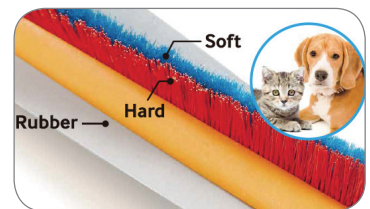

Specially designed brush to pick up pet hair with less tangles

10X
MORE POWERFUL SUCTION
than the leading robot vacuum brand¹

POWERFUL ROBOTIC VACUUM

- Powerful suction delivers optimal cleaning results.¹

WI-FI CONNECTIVITY

- Remotely control your robot vacuum with your smartphone.

VISIONARY MAPPING™ PLUS AND FULLVIEW™ SENSOR

- Creates optimal cleaning path and avoids obstacles.

¹ Suction power tested on Samsung POWERbot WiFi in comparison with the top selling vacuum by the leading robot vacuum brand according to NPD, 2015.

² Than our previous model.

SAMSUNG