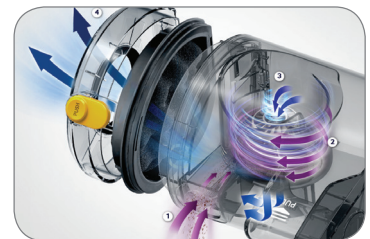

Accessories

- Extra Filter
- Cleaning Tool
- AAA Batteries (for Remote)

Available Color:

Graphite Blue

More powerful suction than the leading robot vacuum brand¹

Wi-Fi Connectivity - Remotely control your robot vacuum with your smartphone.

Creates an optimal cleaning path and avoids obstacles

More consistent power with less clogging²

Specially designed brush to pick up pet hair with less tangles

10X
MORE POWERFUL SUCTION
than the leading robot vacuum brand¹

POWERFUL ROBOTIC VACUUM

- Powerful suction delivers optimal cleaning results.¹

WI-FI CONNECTIVITY

- Remotely control your robot vacuum with your smartphone.

VISIONARY MAPPING™ PLUS AND FULLVIEW™ SENSOR

- Creates optimal cleaning path and avoids obstacles.