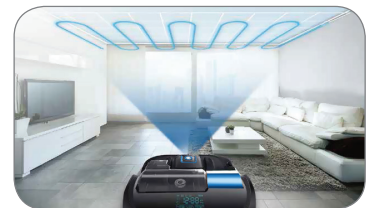

Creates an optimal cleaning path and avoids obstacles