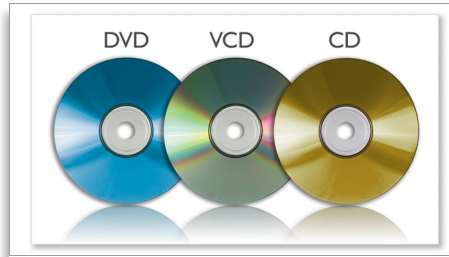

DVD, DVD+/-RW, (S)VCD, CD

The Philips Portable DVD player is compatible with most DVD and CD discs available in the market. DVD, DVD+/-R, DVD+/-RW, (S)VCD, and CD – all of them can play on the DVD player. DVD+/-R is a shorthand term for a DVD drive that can accept both of the common recordable DVD formats. Likewise, DVD+/-RW handles both common rewritable disc types.