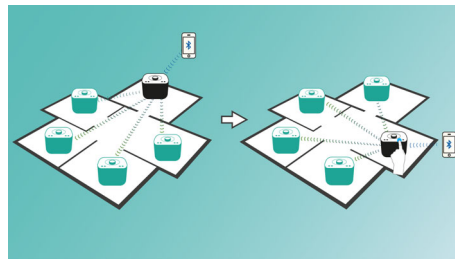

Switch the lead speaker easily

In each izzylink™ group, any individual speaker can be the master, streaming music to the

others. When you want to take the lead to share your own music, press the Bluetooth button on the speaker in your room and share that music from your device instantly. Other speakers in the same izzylink™ group will play the same music in sync at the same time. Sharing music with each other is just that easy.