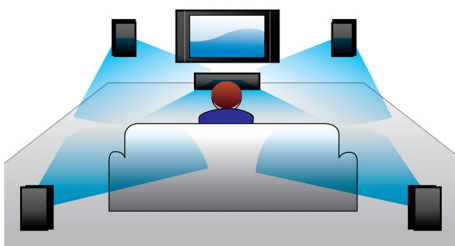

Designed to enhance your cinema at home

- Modern design to complement your home environment

PHILIPS

Highlights

300W RMS power

300W RMS power delivers great sound for movies and music

Dolby Digital

Because Dolby Digital, the world's leading digital multi-channel audio standards, make use of the way the human ear naturally processes sound, you experience superb quality surround sound audio with realistic spatial cues.

Audio in

Audio in allows you to easily play your music directly from your iPod/iPhone/iPad, MP3 player, or laptop via a simple connection to your home cinema. Simply connect your audio device to the Audio in jack to enjoy your music with the superior sound quality of the Philips home cinema system.

HDMI for HD movies

HDMI is a direct digital connection that can carry digital HD video as well as digital multichannel audio. By eliminating the conversion to analog signals it delivers perfect picture and sound quality, completely free from noise. Movies in standard definition can now be enjoyed in true high definition resolution - ensuring more details and more true-to-life pictures.