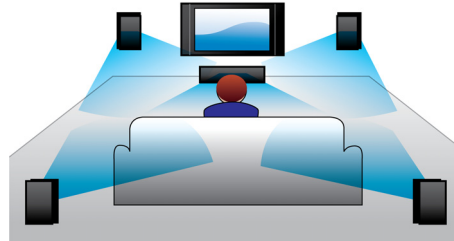

Dolby Digital

Because Dolby Digital, the world's leading digital multi-channel audio standards, make use of the way the human ear naturally processes sound, you experience superb quality surround sound audio with realistic spatial cues.