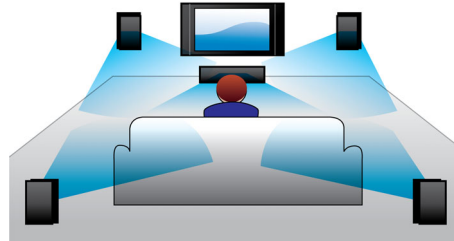

Dolby Digital

Because Dolby Digital, the world's leading digital multi-channel audio standards, make use of the way the human ear naturally processes sound, you experience superb quality surround sound audio with realistic spatial cues.