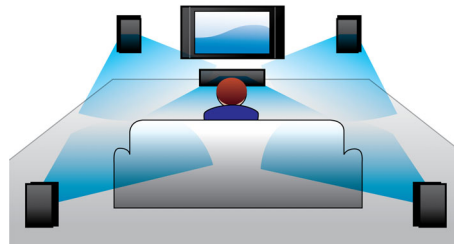

Dolby Digital

Because Dolby Digital, the world's leading digital multi-channel audio standards, make use of the way the human ear naturally processes sound, you experience superb quality surround sound audio with realistic spatial cues.