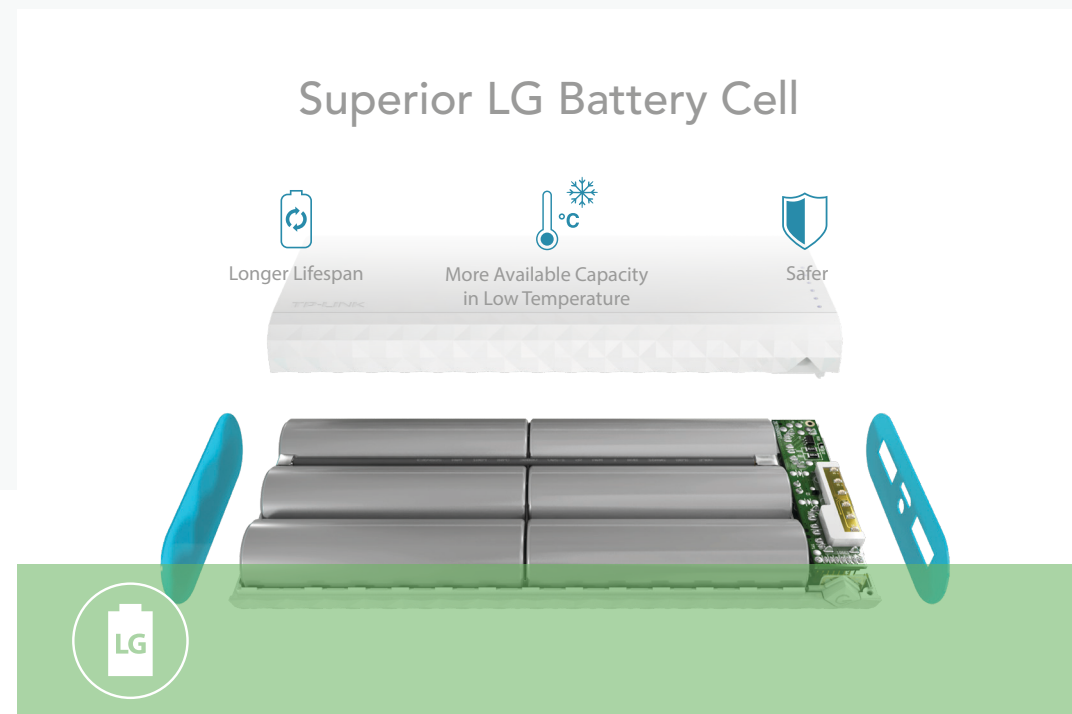

Features

Superior LG Battery Cell

All rechargeable batteries have a limited lifespan and the available capacity is to diminish in the cold weather.

Benefiting from advanced battery technology of superior LG battery cells, Ally series power banks reduce the self-aging helping to maximize the lifespan of power bank, and retain more available capacity in cold season.