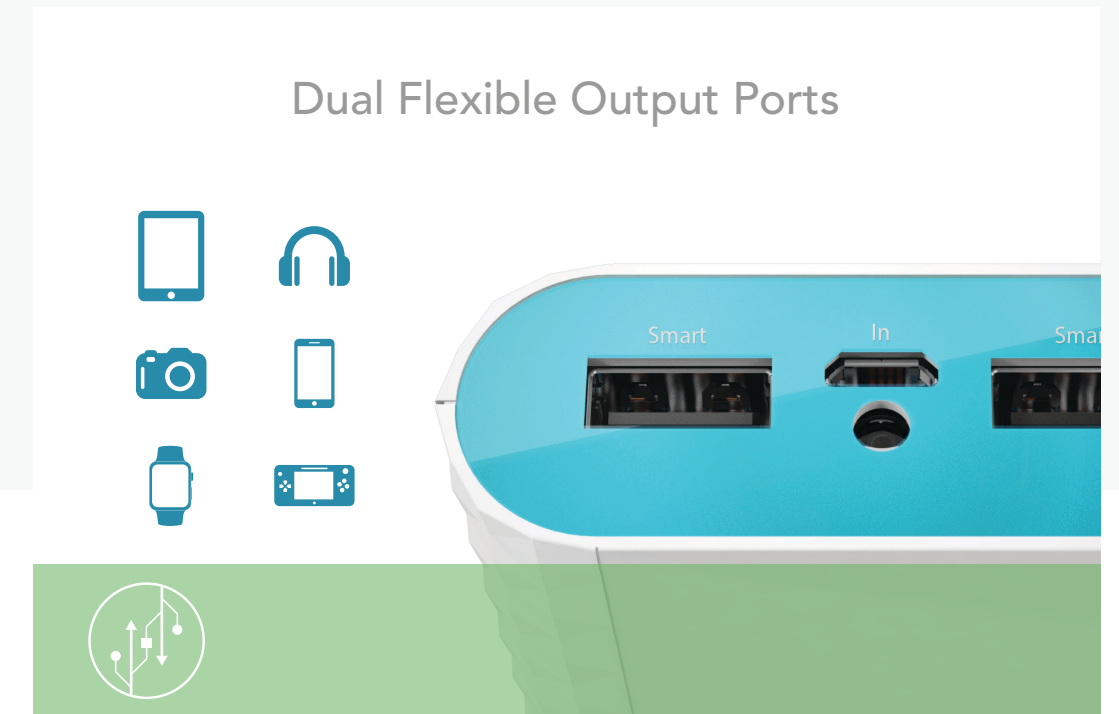

Dual Flexible Output Ports

Powered by TP-LINK Smart Charging technology, both output ports of TL-PB15600 can intelligently adjust the charging power subject to the connected devices. These flexible output ports are designed to be capable of delivering ultra fast charging power for devices with large battery like tablets, and also capable of delivering safe and minimal charging power for gadgets with tiny battery like smart wearable devices.