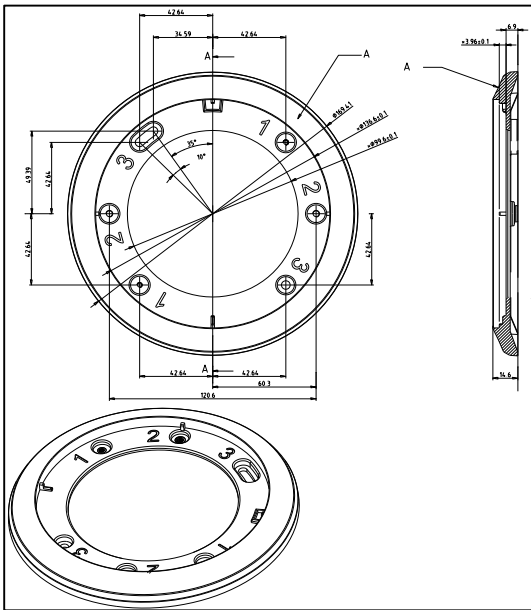

DS-1249ZJ

In-ceiling Mount Bracket for Dome Camera

Features:

- Enhanced plastic material
- In-ceiling mount bracket for dome camera
- Easy installation

Dimension:

Note: The actual bracket may vary from the picture above.

Order Model:

DS-1249ZJ

Parameter:

Model	DS-1249ZJ
Parameters	In-ceiling Mount Bracket for Dome Camera
Appearance	Hikvision White
Material	Plastic
Dimension	Φ 169.4×14.6mm
Weight	60g

Notice:

- The bracket should be installed on flat wall
- Waterproof rubber is necessary for outdoor application
- The wall must be capable of supporting over 3 times as much as the total weight of the camera and the mount.
- The maximum load capacity of the bracket is 4.5KG